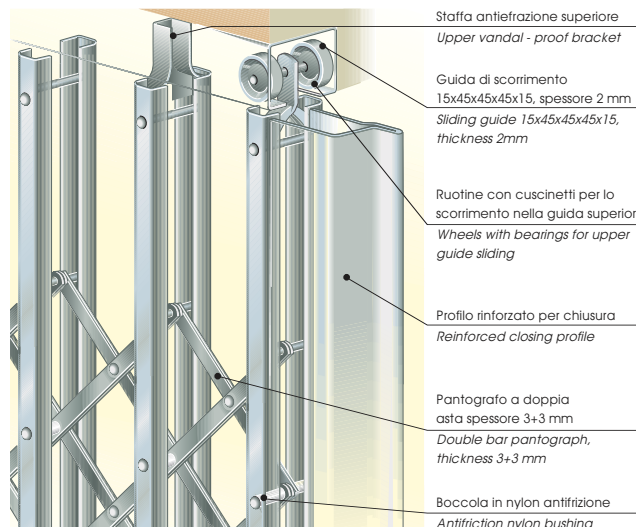

**Materiali: acciaio zincato / acciaio zincato verniciato / acciaio inox
Materials: galvanised steel / painted galvanised-steel / stainless-steel**

**Esempi di applicazione per cancelli estensibili
Collapsible gate fixing positions**