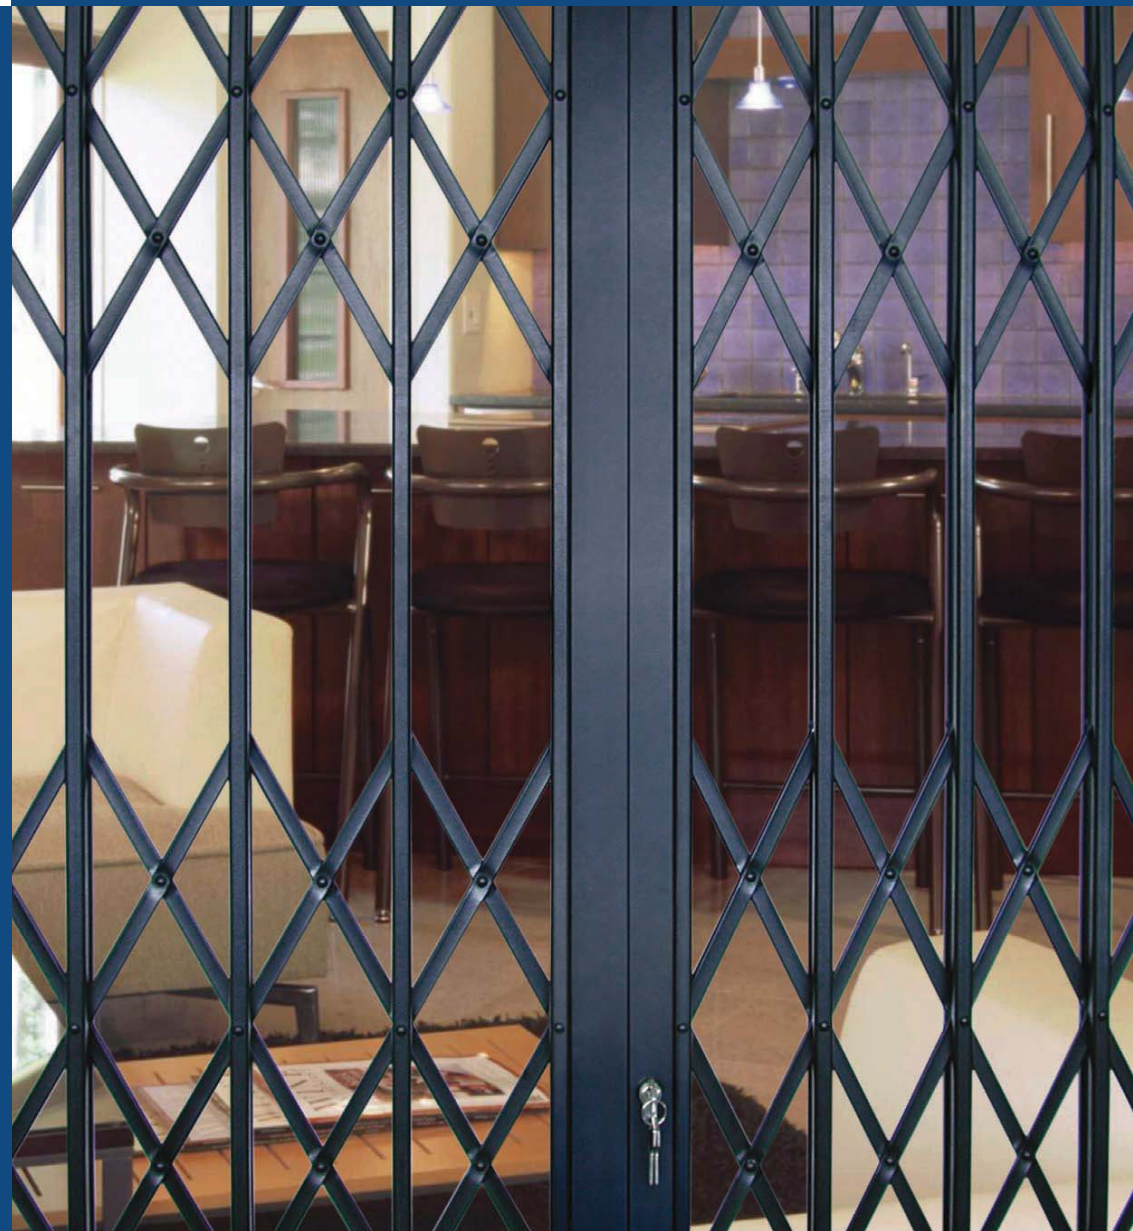

ISEA s.r.l.
40050 Funo di Argelato Bologna (Italia)
via Galletti, 9 Tel. (+39) 051/862004 r.a. Fax (+39) 051/861404
email: info@iseaitaly.com www.iseaitaly.com

CANCELLI ESTENSIBILI COLLAPSIBLE GATES

Cancelli estensibili a pantografo realizzati con profilati ad alta resistenza e materiali di prima qualità. Per le loro caratteristiche di utilizzo (la raccolta può essere a scomparsa o ribaltabile), si possono installare nei più diversi contesti architettonici, sia in grandi che in piccole dimensioni o in alternativa alle serrande avvolgibili. Per il loro semplice disegno, questi cancelli estensibili sono ottimali per assicurare protezione in locali o luoghi che necessitano il mantenimento della visuale e assicurano in chiusura una valida difesa antintrusione, trovando un perfetto utilizzo anche per porte, finestre, terrazze di abitazioni, uffici, scuole, ecc....

I nostri concessionari sono a Vostra disposizione per preventivi gratuiti o per proporVi le migliori soluzioni.

Collapsible lattice-bar gates made from highly resistant sections with top quality materials. Thanks to their characteristics (simple side stacking or pivoted outwards) they can be installed in a wide range of architectural settings, whatever size is required, and can also be used as an alternative to roller shutters or grilles. Their simple design makes these collapsible gates ideal for ensuring the protection of premises or sites where the interior must still be visible. They guarantee anti-intrusion security and are perfect for the protection of doors, windows and terraces in houses, offices, schools, etc. Our dealers are at your disposal for free estimates or to suggest the best solutions to your problems.